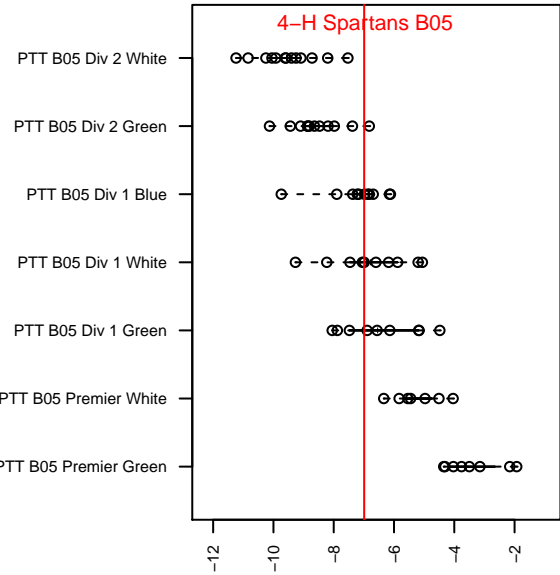

# 4-H Spartans B05

, OR  
 B05 total strength=592  
 attack=0.73 defense=0.32  
 fall league = PTT B05 Div 1 White  
 spr league = Spr OYS B05 Div 1 Blue

alt names used:  
 4-H Spartans FC  
 OSU 4H SPARTANS FC (OR)  
 4-H 05B Spartans FC  
 4-H 05B Spartans FC

Venues played:  
 2016 Oswego Nike Cup Silver U12  
 2016 Mt Hood Challenge U12 Silver  
 2016 PTT B05 Division 1 White  
 2016 Spr OYS B05 Division 1 Blue

**4-H Spartans B05**  
 Dots are actual minus expected GF (blue circles) and GA (red triangles).  
 Blue line is smoothed change in attack strength. Red is smoothed change in defense strength.

**attack and defense variance (black dot)  
relative to other teams  
and top 10 in region**

**attack and defense rating  
relative to others at age  
and all opponents in last 13 months**

**Performance relative to 13 month average**